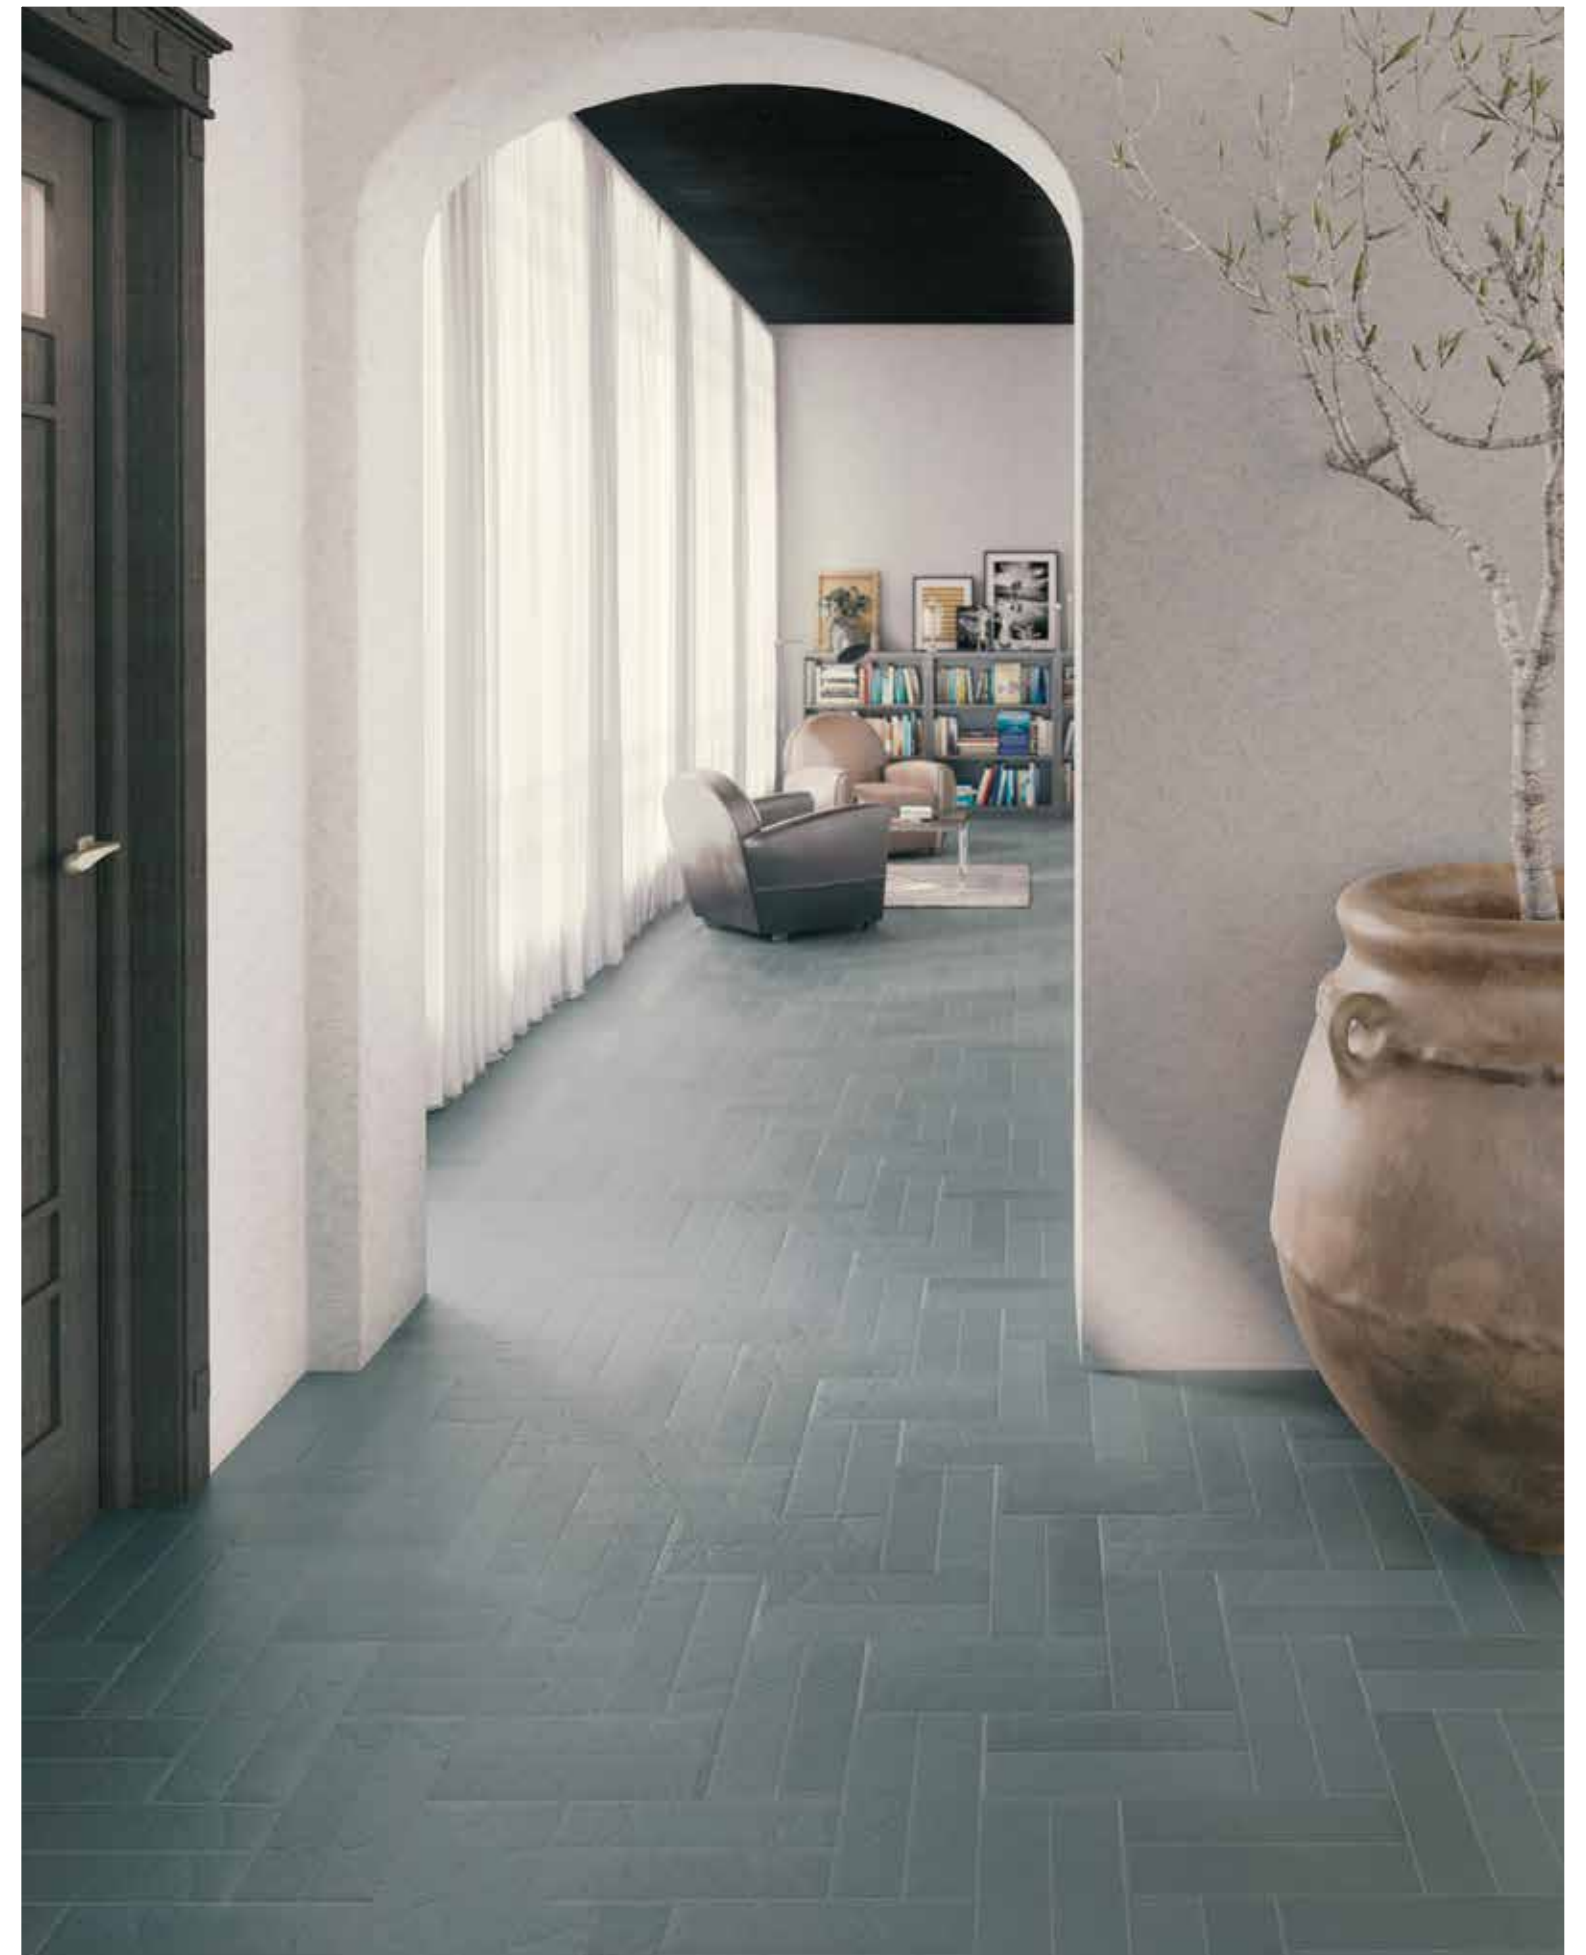

Taranto Blue 8x33cm._3,1"x13"