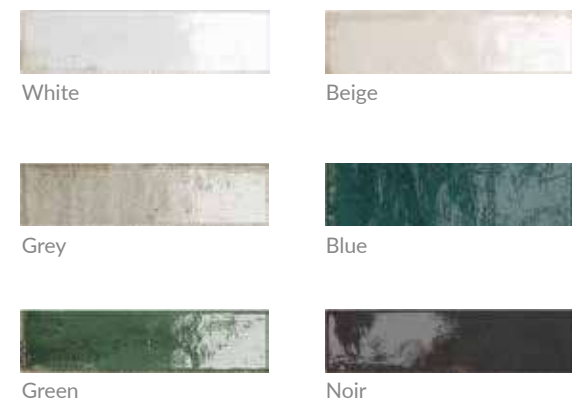

Available Sizes	Pz/bx	Sqm/bx	Kg/bx	Bx/Pallet	Sqm/Pallet	Kg/Pallet	Thickness
7,5x30 cm_2,9"x11,8"	27pz	0,61	11,57	121bx	73,81	1.416	RT
13x15 cm_5,1"x5,9"	20pz	0,31	6,60	104bx	32,24	702	RT
15x15 cm_5,9"x5,9"	20pz	0,45	8,90	104bx	46,80	948	RT