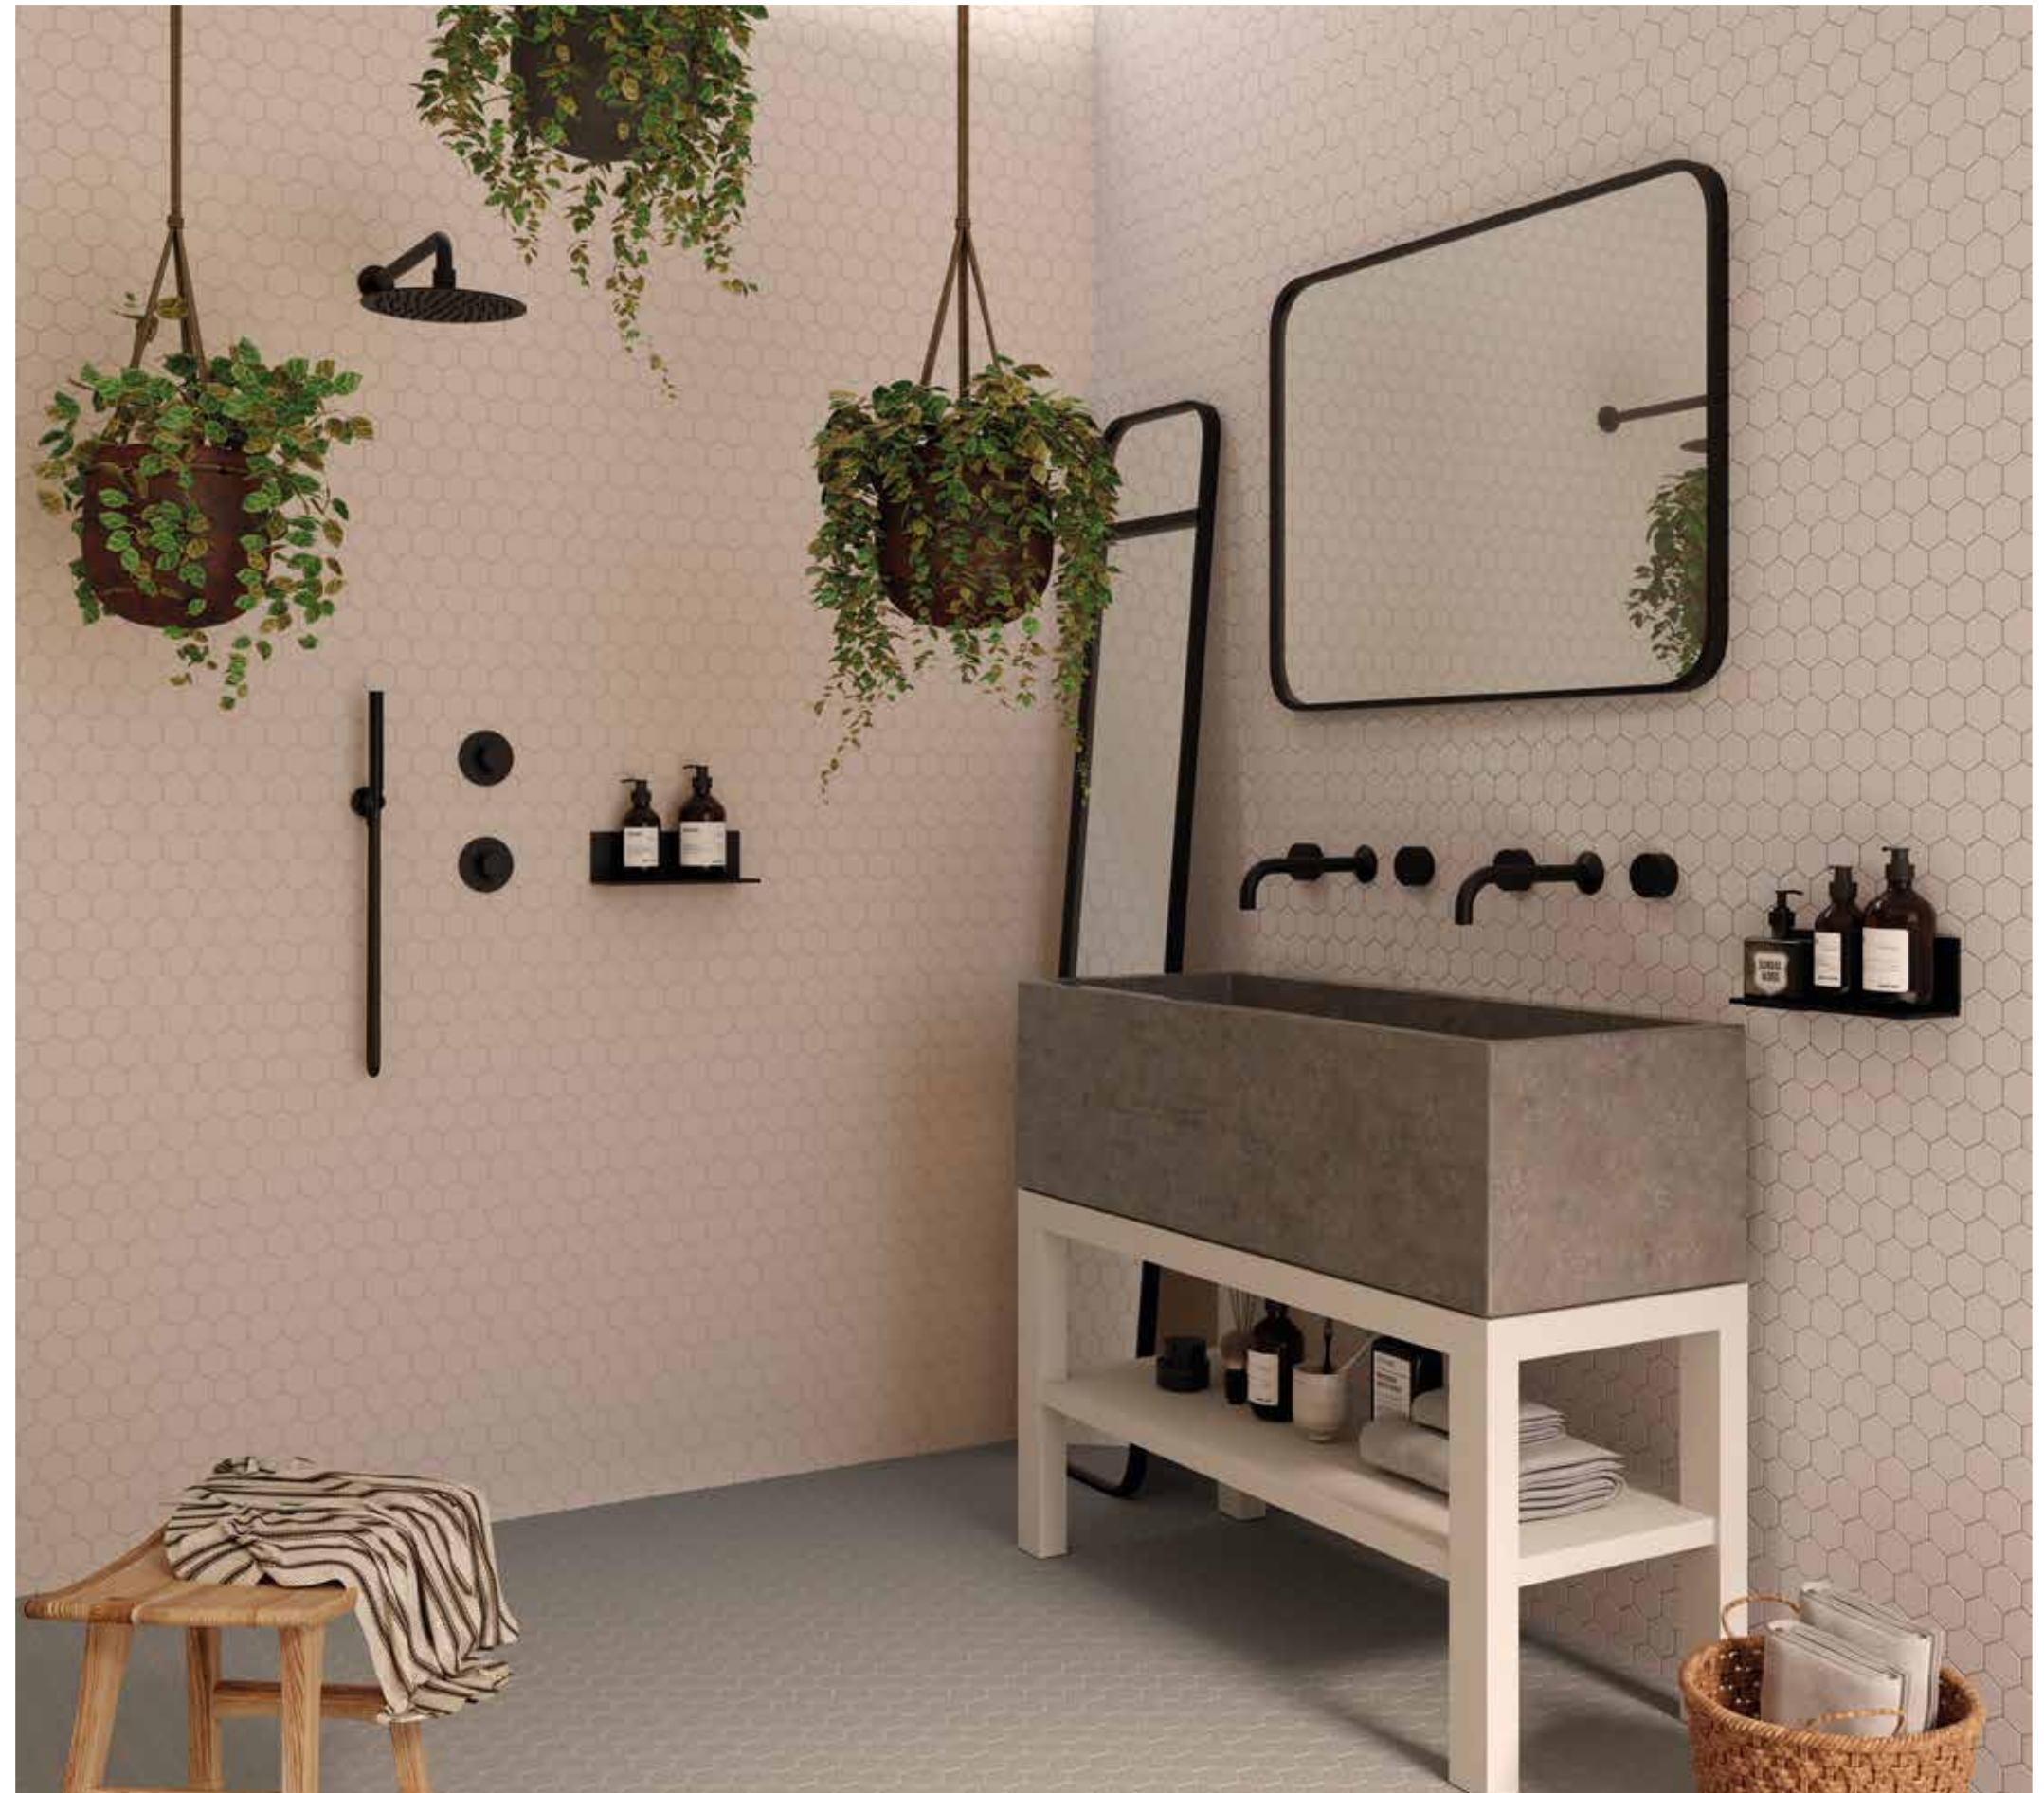

Talara Bone & Talara Perla 17x52cm_6,7"x20,5"