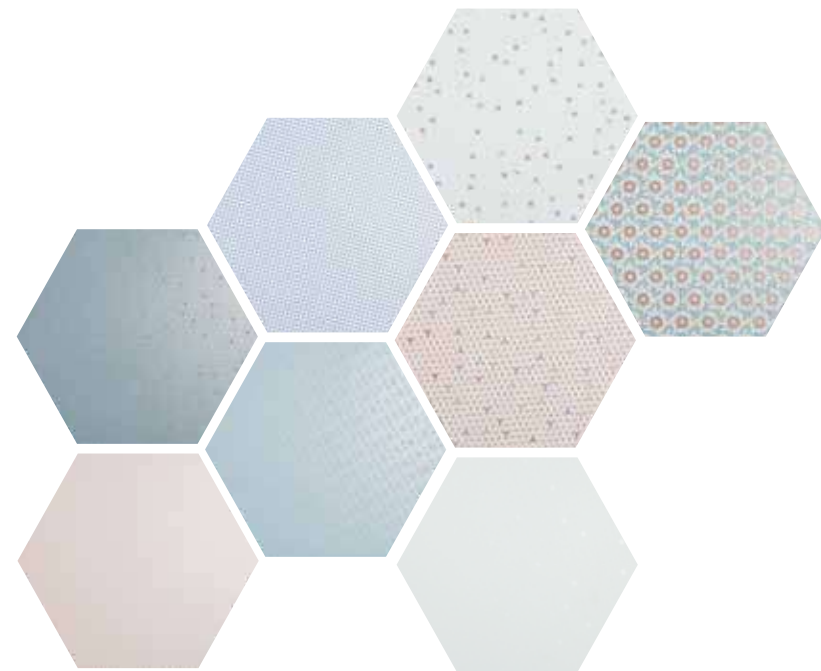

8 Tiles Shown

Available Sizes	Pz/bx	Sqm/bx	Kg/bx	Bx/Pallet	Sqm/Pallet	Kg/Pallet	Thickness
25,8x29 cm_10,2"x11,4"	18pz	1,00	23,00	48bx	48,00	1.120	RT