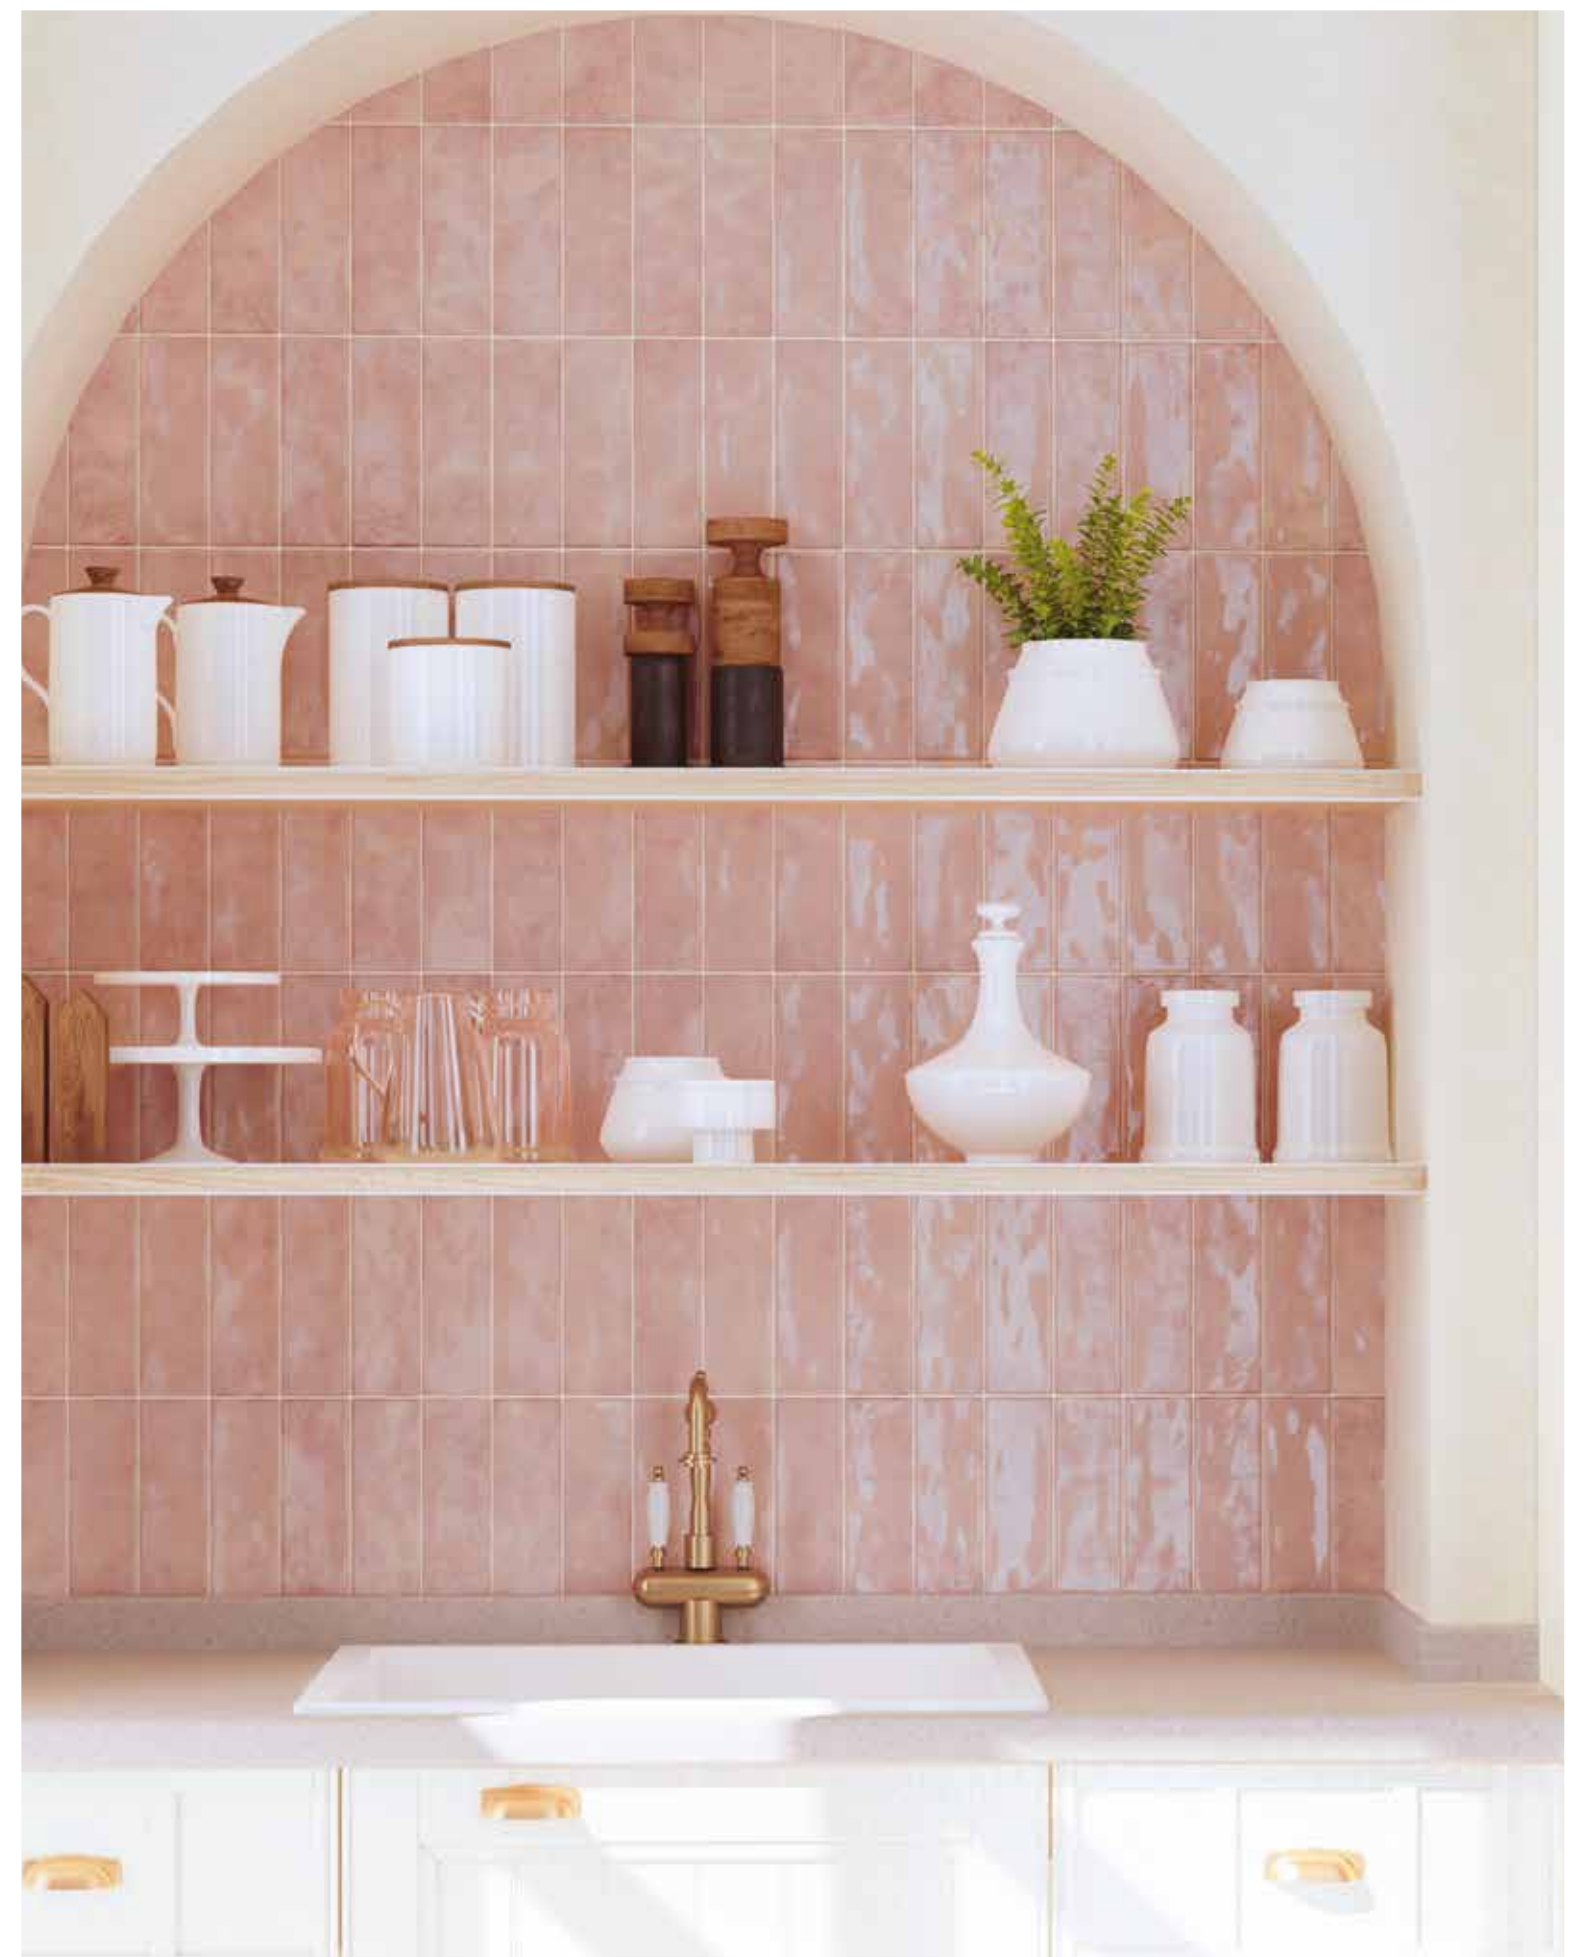

└ BORGEO Crackle Pink 6,5x20cm.\_2,6"x7,9"