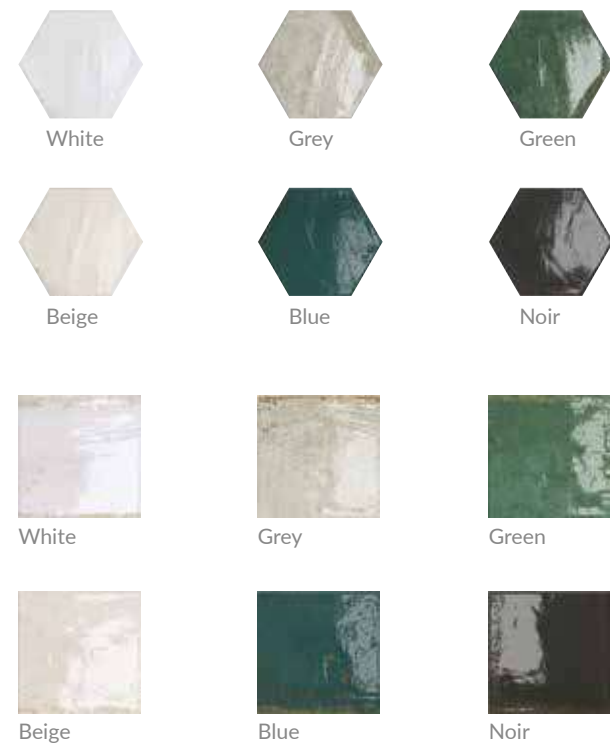

Available Sizes	Pz/bx	Sqm/bx	Kg/bx	Bx/Pallet	Sqm/Pallet	Kg/Pallet	Thickness
7,5x30 cm_2,9"x11,8"	27pz	0,61	11,57	121bx	73,81	1.416	RT
13x15 cm_5,1"x5,9"	20pz	0,31	6,60	104bx	32,24	702	RT
15x15 cm_5,9"x5,9"	20pz	0,45	8,90	104bx	46,80	948	RT