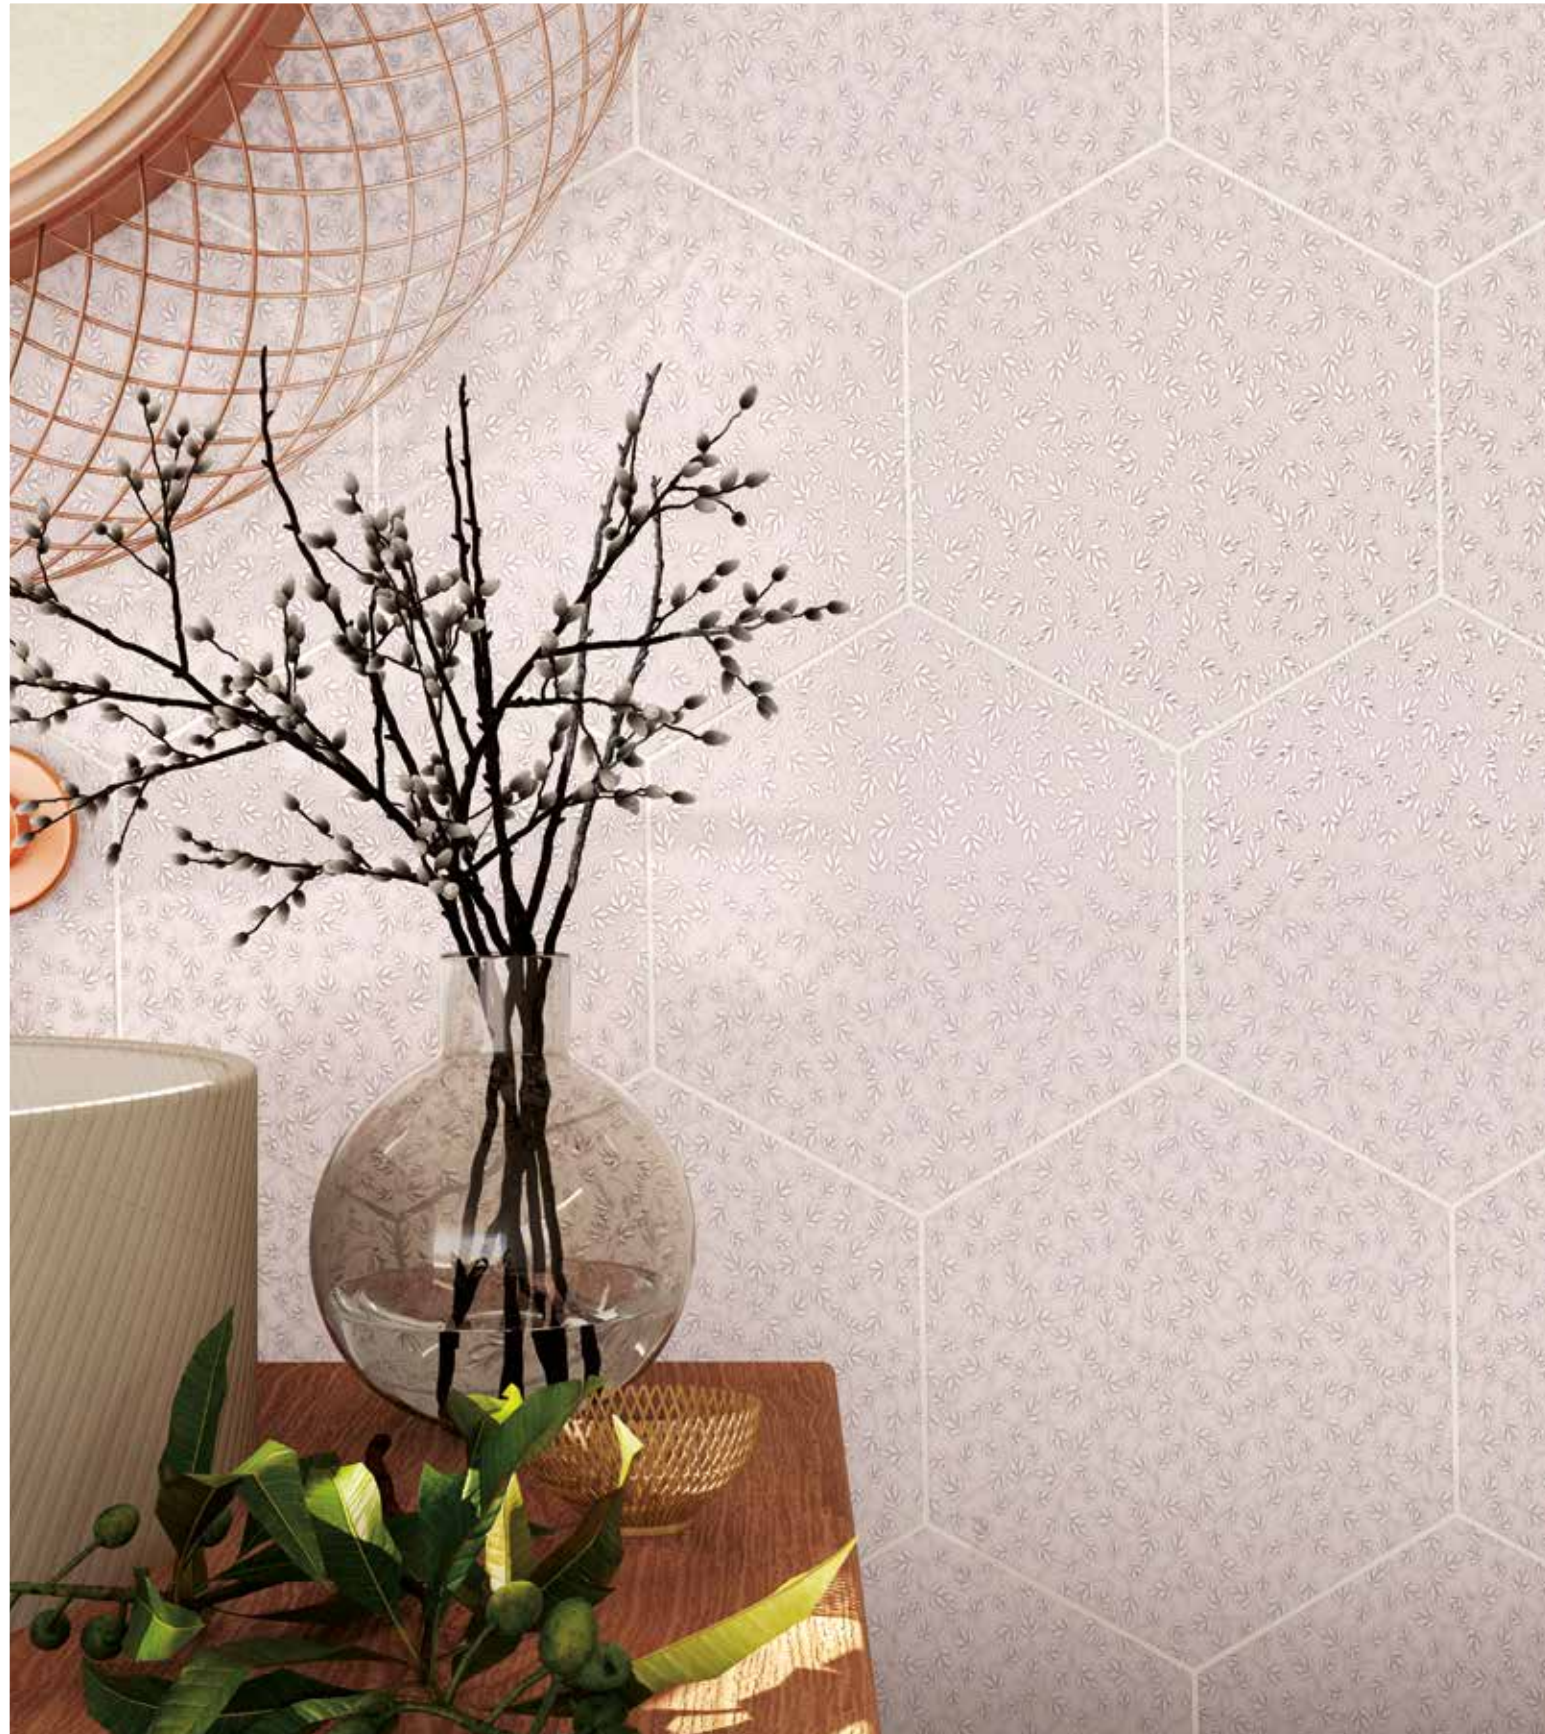

EMUNA BOUQUET

Porcelain Tiles

Emuna Bouquet Rose 25,9x29cm_10,2"x11,4"