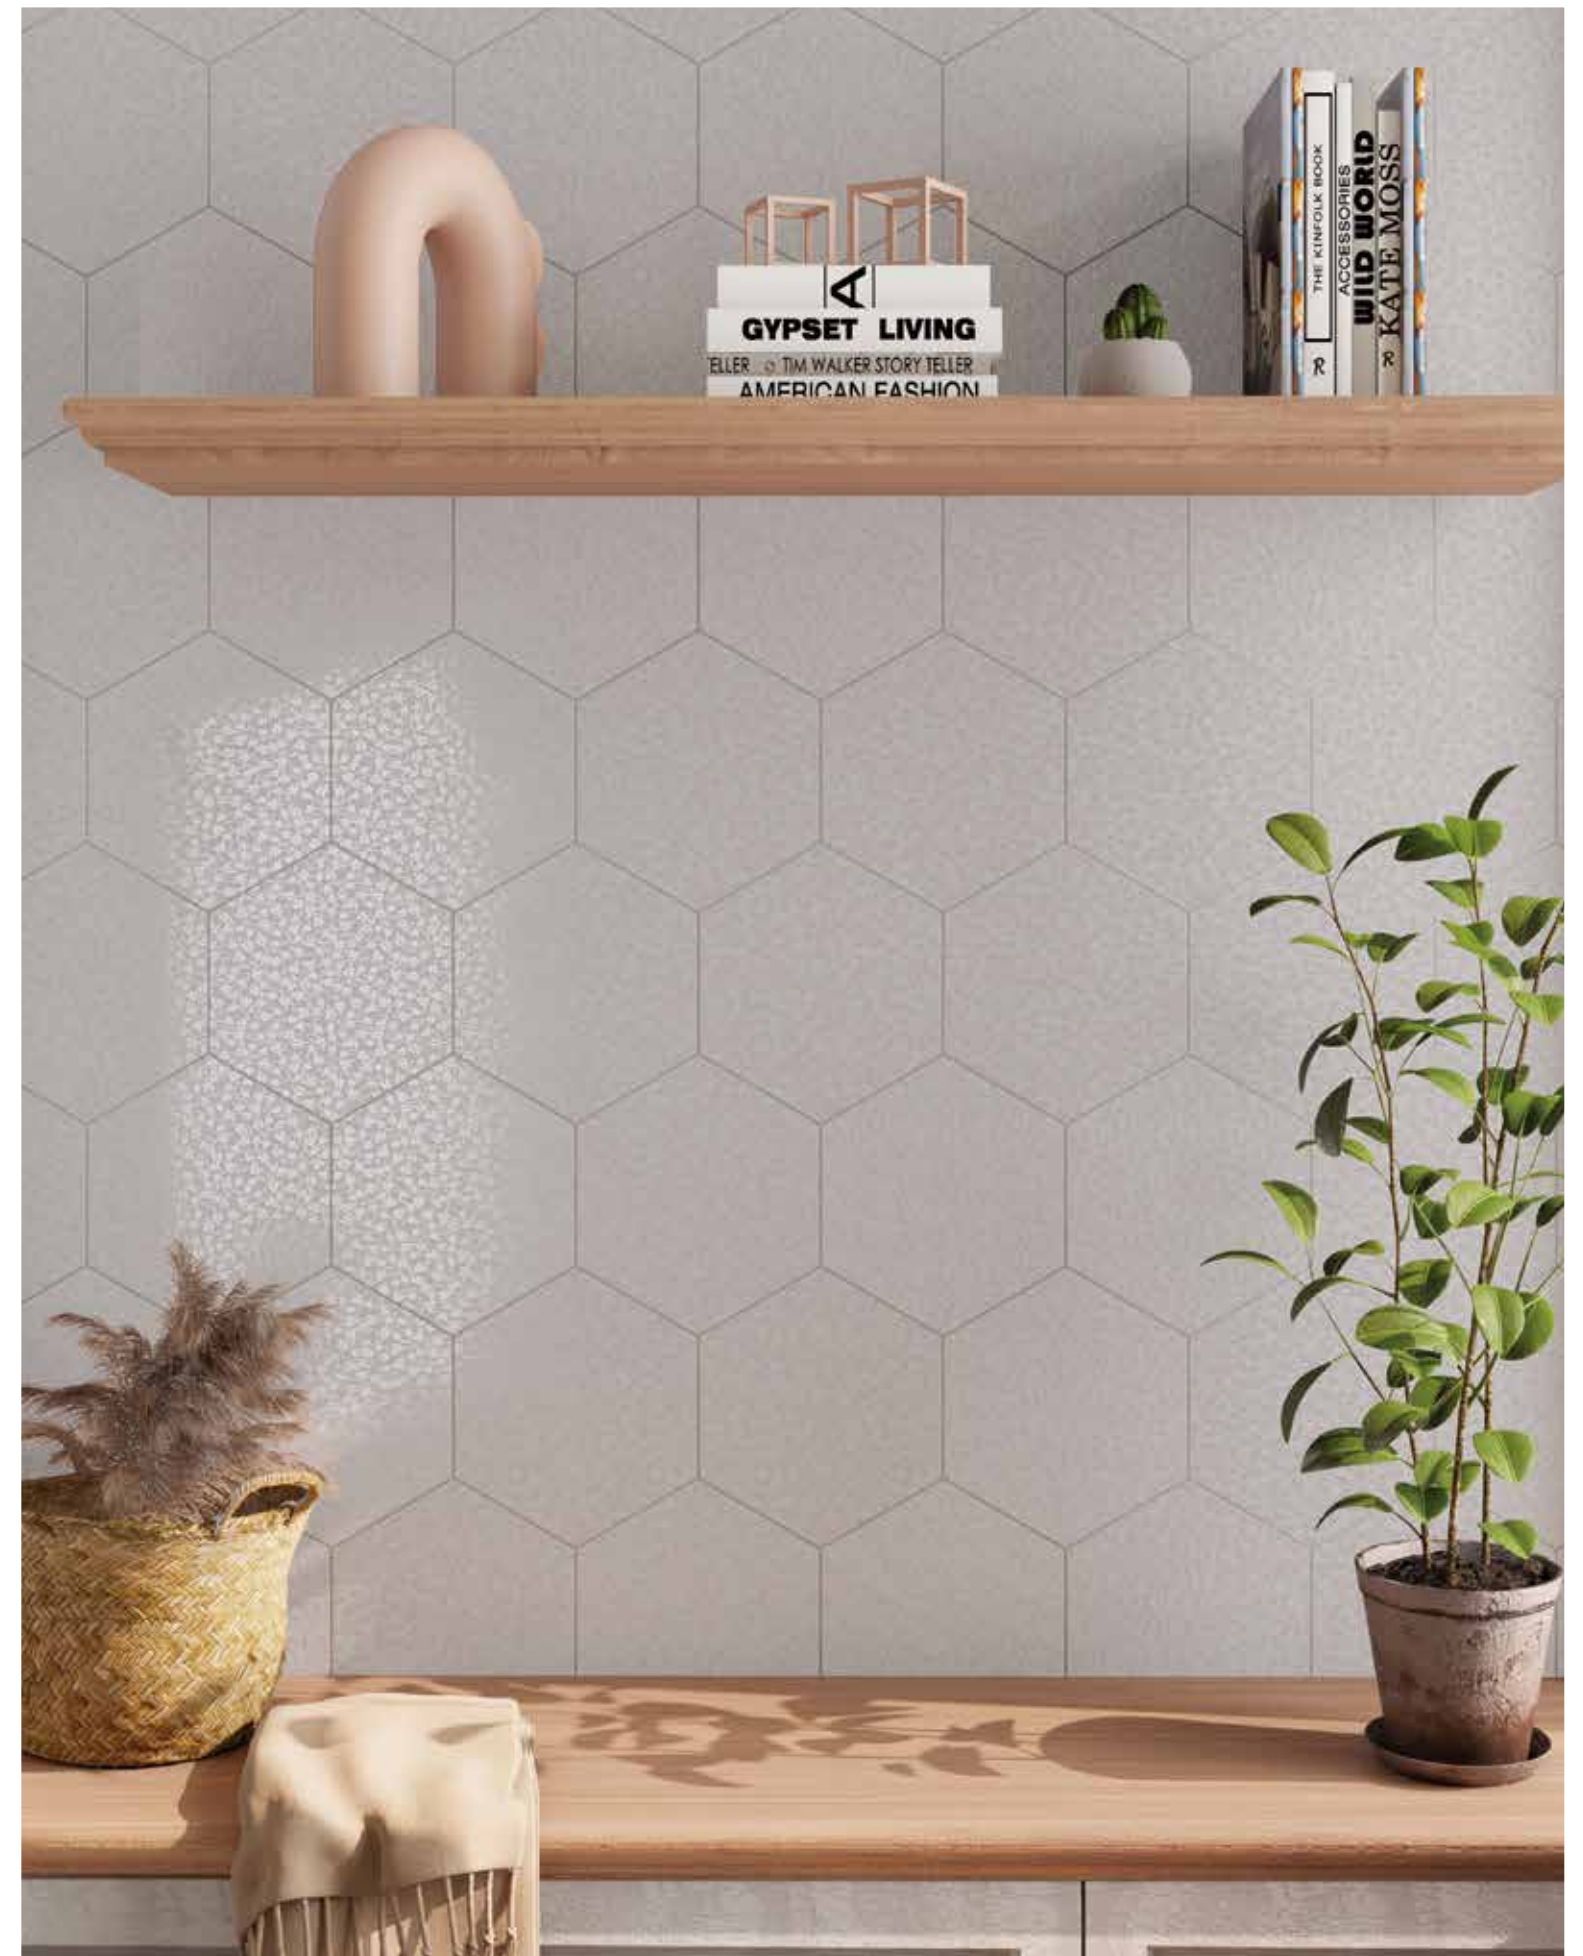

Emuna Bouquet Perle 25,9x29cm_10,2"x11,4"