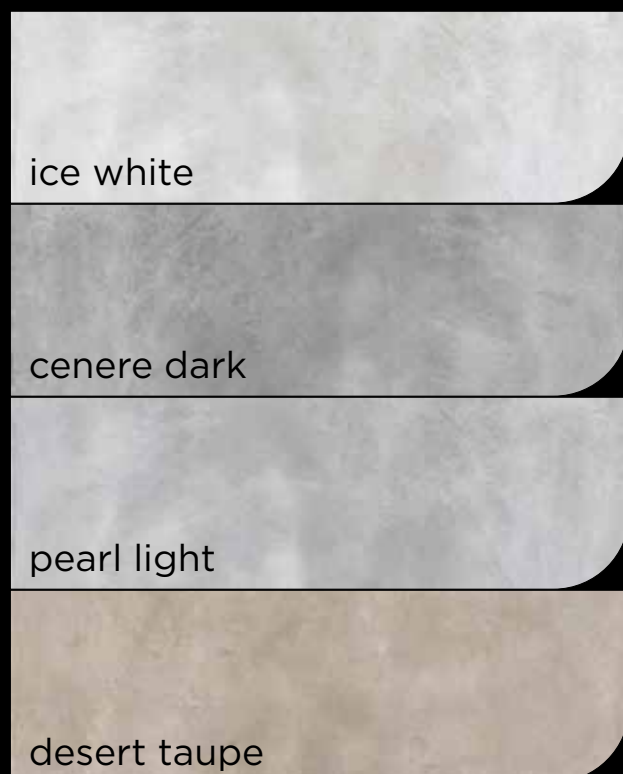

MATT

COLOUR BODY
CERAMIC

RECTIFIED

MODERATE
VARIATION

FROST
PROOF

DIGITAL
TECHNOLOGY

colours

gravel white

Argille

FLOOR + WALL

gres porcellanato smaltato
glazed ceramic stoneware
grès cérame émaillé

colours

sizes

Argille

gres porcellanato smaltato
glazed ceramic stoneware . grès cérame émaillé

ice white