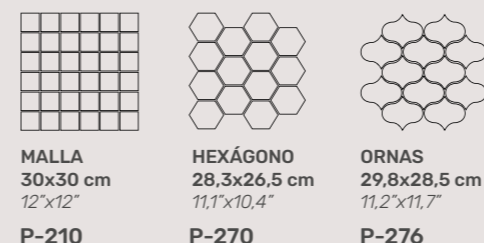

Lenox
Collection

PORCELAIN TILES

Aged Finish

Sizes

Lenox White Aged

Mosaics

Lenox Aged_ Detail

Lappato Finish