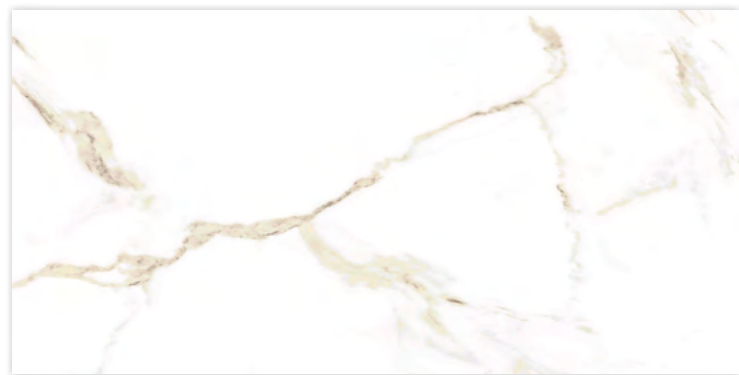

NAOS Upgrade

Rectified Porcelain Tiles

60x120 cm Rect. • 23,6"x47,2"

60x120 cm Rect.
23,6"x47,2"
P440

Colour

Gold
Mate
Satinado

Naos
Collection

Wall: Naos Gold Mate 60x120 cm