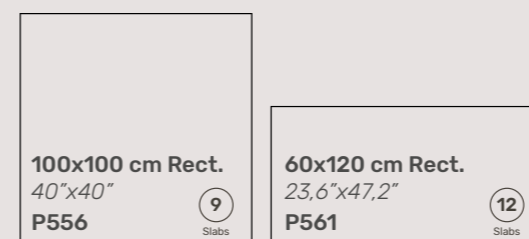

Lappato Finish

Sizes