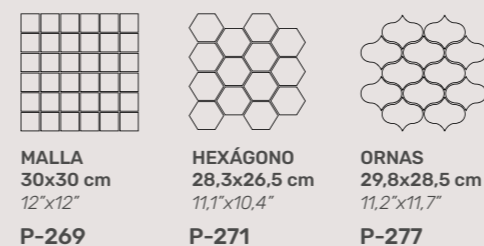

Lenox White Lappato

Mosaics