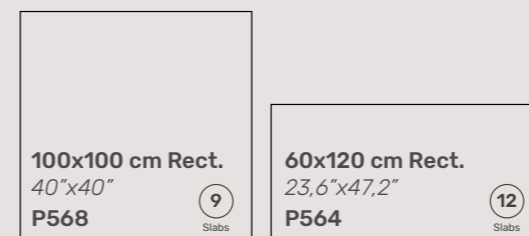

Lenox
Collection

PORCELAIN TILES

Aged Finish

Sizes

Lenox White Aged

Mosaics

Lenox Aged_ Detail

Lappato Finish